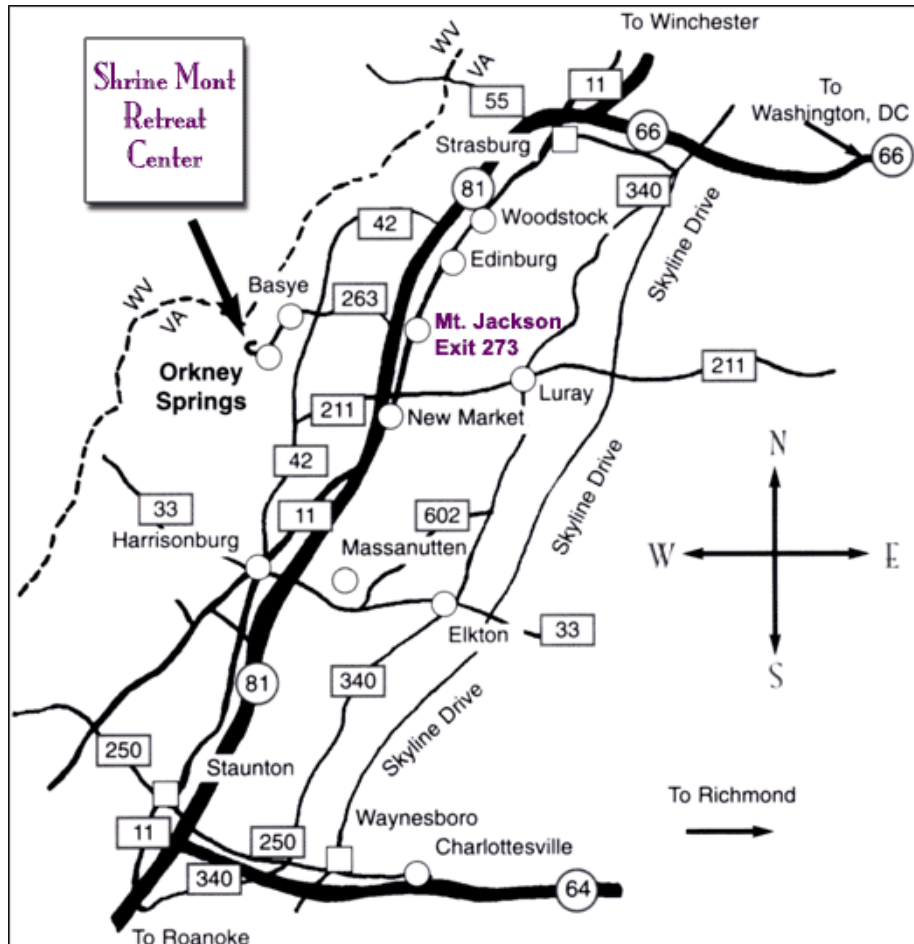

Locate Shrine Mont

Shrine Mont is located in Orkney Springs, VA about 13 miles west of Mt. Jackson, VA.

Directions

(Shrine Mont recommends these directions rather than relying on GPS devices or mapping software.)

From Washington, DC

Shrine Mont is located 1 hour South of Winchester and approximately 2 hours from the Washington DC metro areas. To reach Shrine Mont, follow Route 66 West to I-81 South to Mt. Jackson (Exit #273). Turn left onto Rt. 703 (East), then right (South) on US 11, follow through town, turn right on Rt. #263 and follow approximately 13 miles to Orkney Springs.